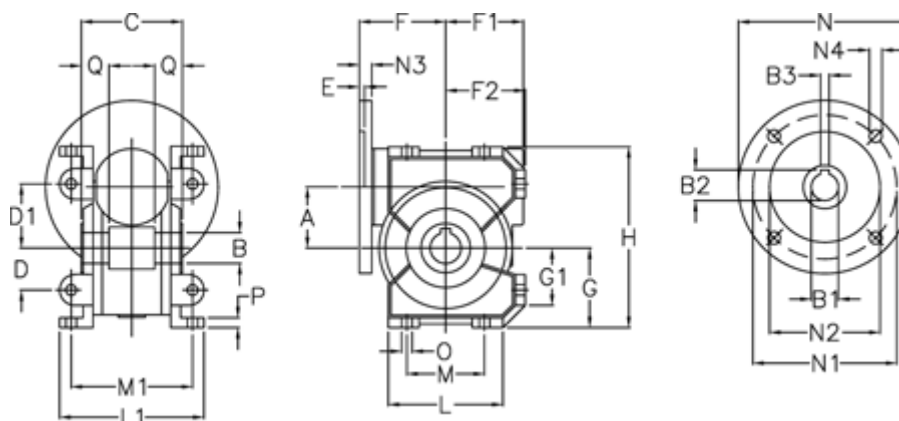

Data Sheet

Article number: 3902049010032
 Description: Worm gear
 VF 49-U-10-80B5

Measures

A = 49.5	E = 3	L = 93	N4 = 11.5
B = 25 H7	F = 70	L1 = 117	O = 8.5
B1 E7 = 19	F1 = 63	M = 63	P = 8
B2 = 21.8	F2 = 64.5	M1 = 98.5	Q = 22.5
B3 H9 = 6	G = 64.5	N = 200	
C = 82	G1 = 46.5	N1 = 165	
D = 34	H = 146.5	N2 = 130	
D1 = 52	H1 = 110.5	N3 = 10	